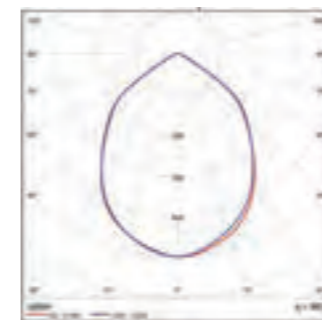

Light distribution curves :

Circular