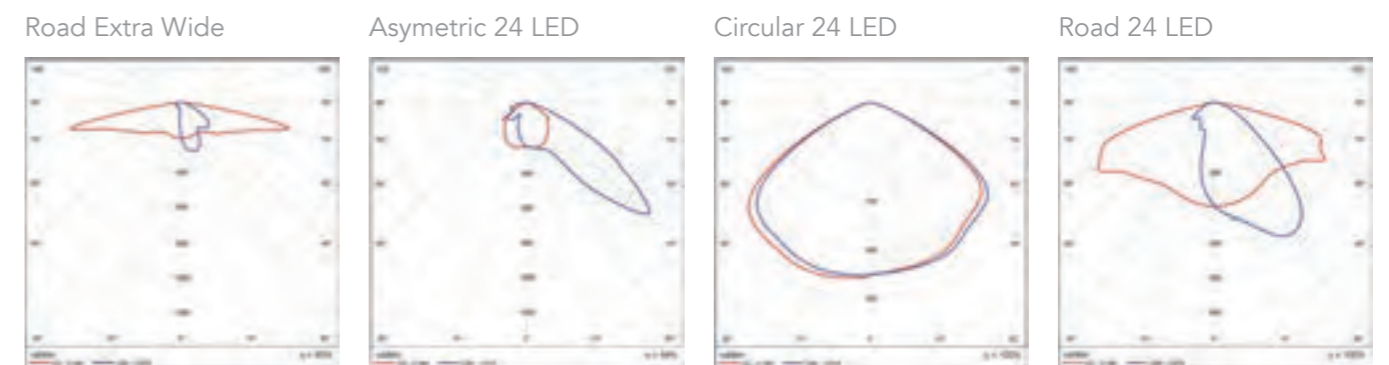

Light distribution curves :