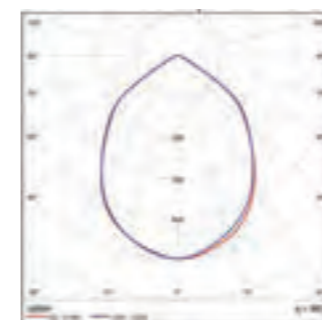

Light distribution curves :

Circular