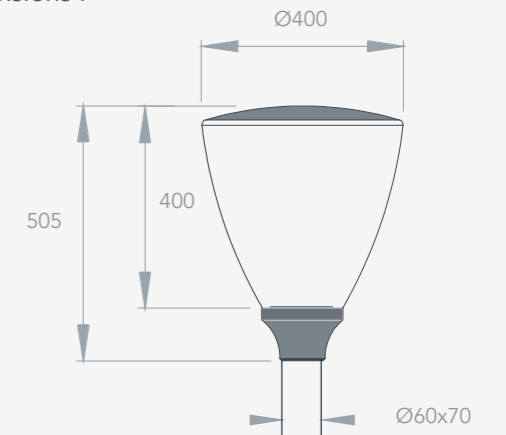

Finishes :

Black

Dimensions :

Wattage, luminous flux and performance :

LED optics	Wattage	Flux	Performance
COB LED	25W	4000 Lm	±160 Lm/W 4000 °K

Adaptable masts :

See masts technical data sheet

Options :