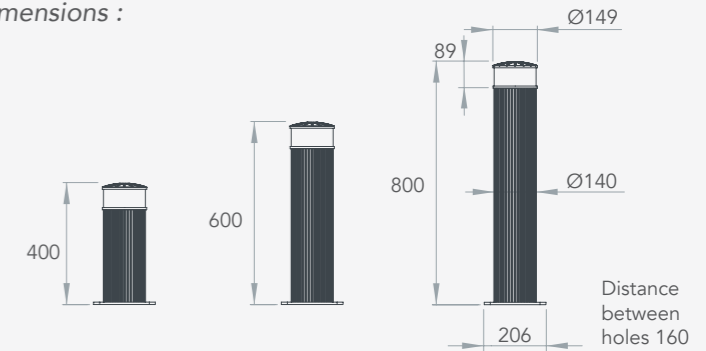

Appendices & Information Sheets

Crosses	264
Masts	270
Weight of the Masts	274
Wind Chart	276

Bollard & Pillar

& Tower Bolero

Description :

A new look and an efficient lighting for your walkways, car parks and green areas. LED bollards for way-marking and lighting parks and gardens. Specific height on demand

Product informations :

Material : die-cast aluminium, extruded aluminium.

Finishes : (on request)

Powder coating in RAL colours, smooth or fluted column, aluminium or steel, wood finish.

Dimensions :

	Angle	Flux	Wattage	Performance	Lifetime
3000°K	180°	750 Lm	5 W	150 Lm/W	50 000 hours L70B50
3000°K	360°	1350 Lm	9 W	150 Lm/W	50 000 hours L70B50
4000°K	180°	775 Lm	5 W	155 Lm/W	50 000 hours L70B50
4000°K	360°	1395 Lm	9W	155 Lm/W	50 000 hours L70B50