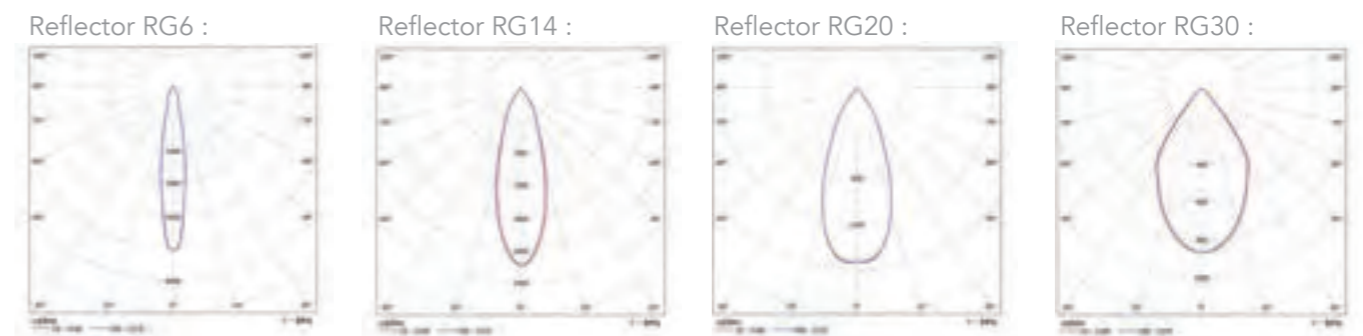

Light distribution curves :

(Ta < 35°C)

Not contractual document