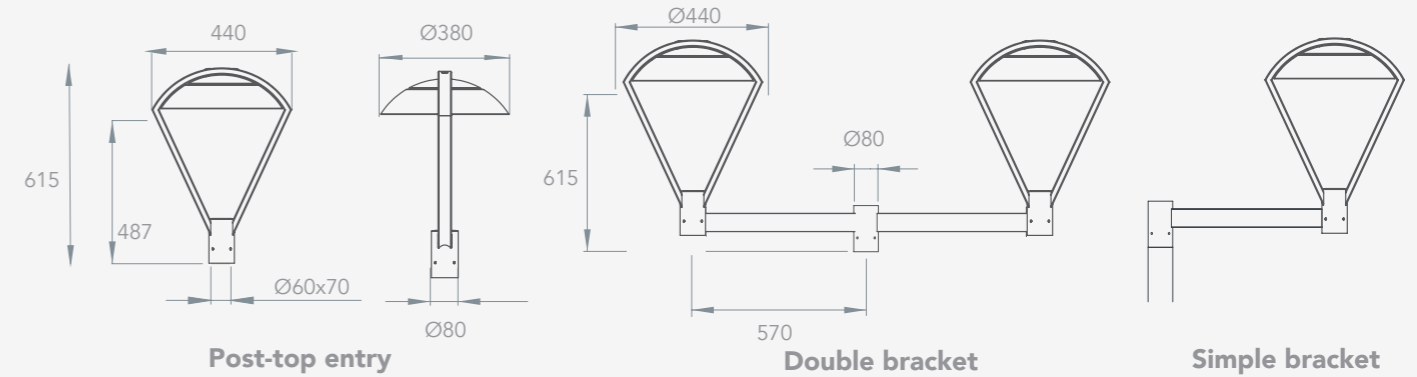

Dimensions :

Wattage, luminous flux and performance :

	22W		32W		37W		Lifetime
3000°K	4040 Lm	184 Lm/W	5580 Lm	174 Lm/W	6640 Lm	179 Lm/W	50 000 hours L80B10
4000°K	4170 Lm	190 Lm/W	5740 Lm	179 Lm/W	6850 Lm	185 Lm/W	50 000 hours L80B10
5000°K	4230 Lm	192 Lm/W	5780 Lm	181 Lm/W	6950 Lm	188 Lm/W	50 000 hours L80B10
6500°K	4100 Lm	186 Lm/W	5660 Lm	177 Lm/W	6730 Lm	182 Lm/W	50 000 hours L80B10

Light distribution curves :