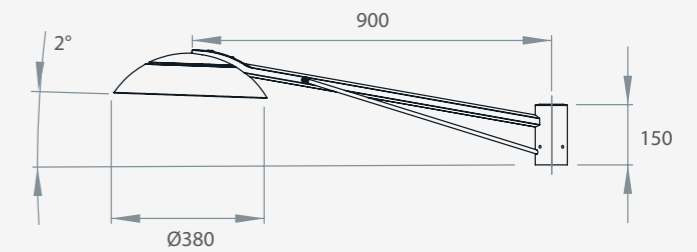

Dimensions :