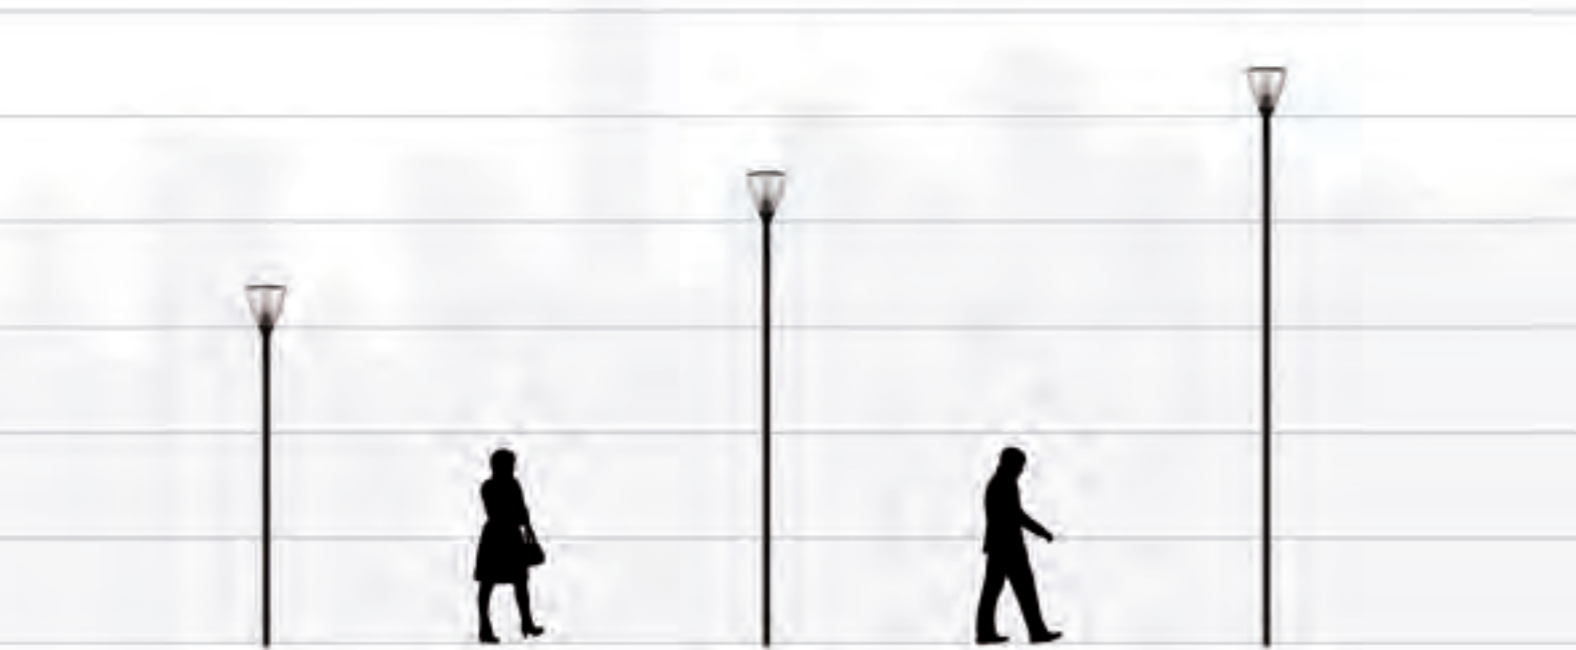

The eternal ball in LED version and opal bowl

Decorative & Public Lighting

Cueca

More information about [Cueca](#) on page 130, about the masts at the end of the catalog. Residential lighting with adaptable mast from [3 to 5 meters](#).