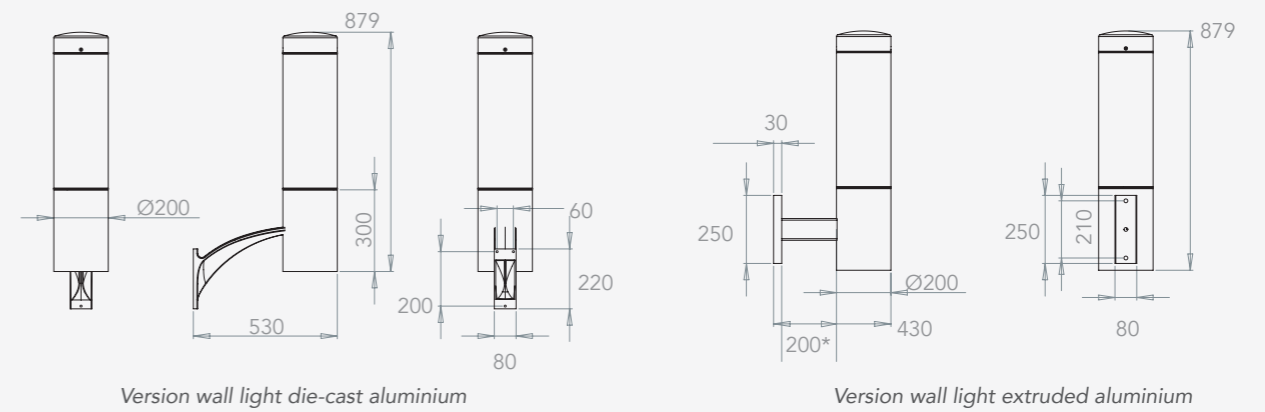

Dimensions :