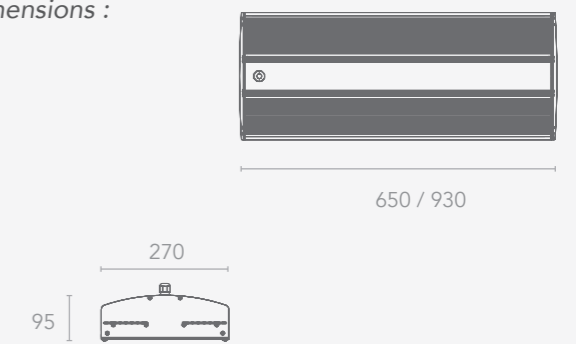

Description :

Waterproof hanging LED strip light

Uses

Supermarkets, shops, production centres, bathrooms, assembly halls...

Product informations :

LED driver included / Material : polycarbonate and aluminium / CRI > 80

Finishes :

White (9016G) / Grey (9006G) / Black (9005G) / RAL colour chart

Dimensions :

Wattage, luminous flux and performance (for the 650 mm version) :

	Wattage	Flux	Performance	Lamp Life
3000°K	107 W	17174 Lm	150 Lm/W	54 000 hours L80 B10
4000°K	107 W	18458 Lm	161 Lm/W	54 000 hours L80 B10
5000°K	107 W	18672 Lm	163 Lm/W	54 000 hours L80 B10
6500°K	107 W	17762 Lm	155 Lm/W	54 000 hours L80 B10
FOOD	107 W	6200 Lm	58 Lm/W	30 000 hours L80 B10

Wattage, luminous flux and performance (for the 930 mm version) :

	Wattage	Flux	Performance	Lamp Life
3000°K	150 W	24043 Lm	150 Lm/W	54 000 hours L80 B10
4000°K	150 W	25841 Lm	161 Lm/W	54 000 hours L80 B10
5000°K	150 W	26140 Lm	163 Lm/W	54 000 hours L80 B10
6500°K	150 W	24867 Lm	155 Lm/W	54 000 hours L80 B10
FOOD	150 W	8680 Lm	58 Lm/W	30 000 hours L80 B10

Mounting :

Choice of cable mounting (see «cable mounting» sheet).

Optics :

Standard or double asymmetrical.

Light distribution curves :

(Ta < 35°C)

Not contractual document

237