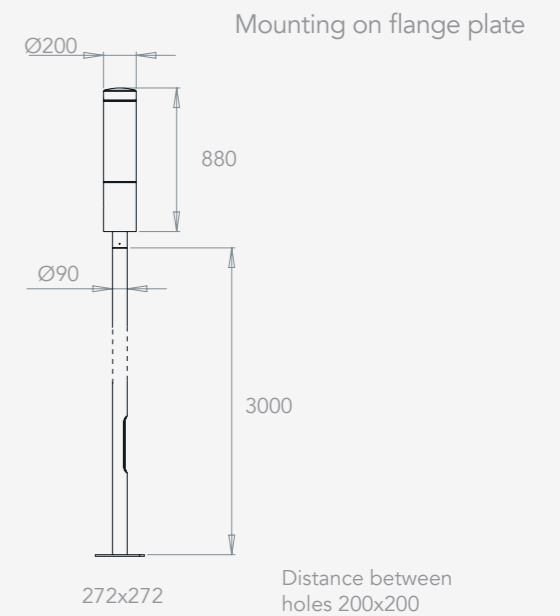

Dimensions :