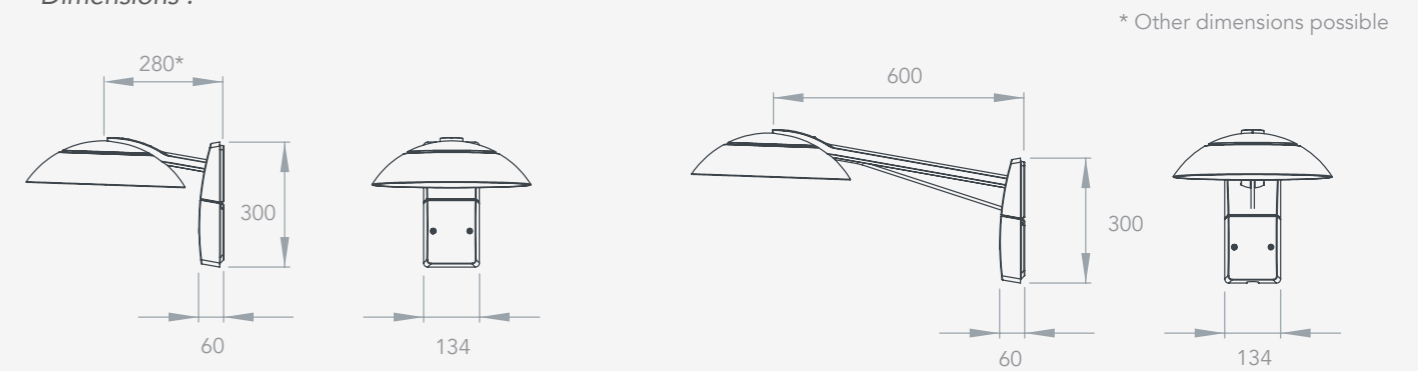

Light distribution curves :

The lighting column with slim design.

Description :

Wall mounted LED luminaire.

Product informations :

Material : Aluminium and PMMA.
 Junction temperature : 72°C
 650Ma waterproof driver integrated in the mast.
 Sealed connexion.

A great classic revisited for optimal lighting.

Description :

LED luminaire for side mounting, for single or double post-top mounting.

Product informations :

ULOR <3%. Material : Die-cast aluminium, extruded aluminium and glass. Prewired luminaire (5 m).

More original with its decorative bracket.

Description :

LED luminaire for side mounting, for single or double post-top mounting.

Product informations :

ULOR <3%. Material : Die-cast aluminium, extruded aluminium and glass. Prewired luminaire (5 m).

Dimensions :

Wattage, luminous flux and performance :

	22W		32W		37W		Lifetime
3000°K	4040 Lm	184 Lm/W	5580 Lm	174 Lm/W	6640 Lm	179 Lm/W	50 000 hours L80B10
4000°K	4170 Lm	190 Lm/W	5740 Lm	179 Lm/W	6850 Lm	185 Lm/W	50 000 hours L80B10
5000°K	4230 Lm	192 Lm/W	5780 Lm	181 Lm/W	6950 Lm	188 Lm/W	50 000 hours L80B10
6500°K	4100 Lm	186 Lm/W	5660 Lm	177 Lm/W	6730 Lm	182 Lm/W	50 000 hours L80B10