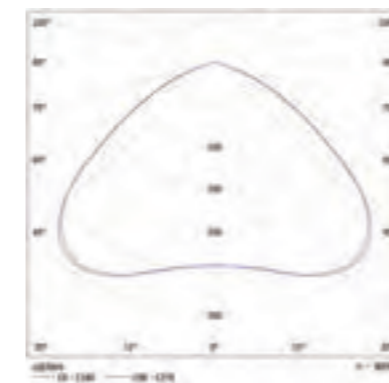

Light distribution curves :

Symmetrical optics