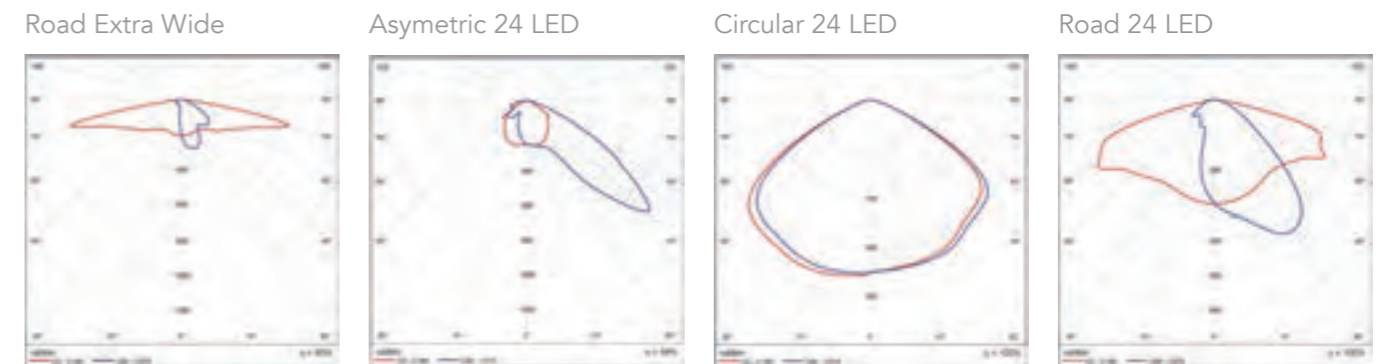

Light distribution curves :