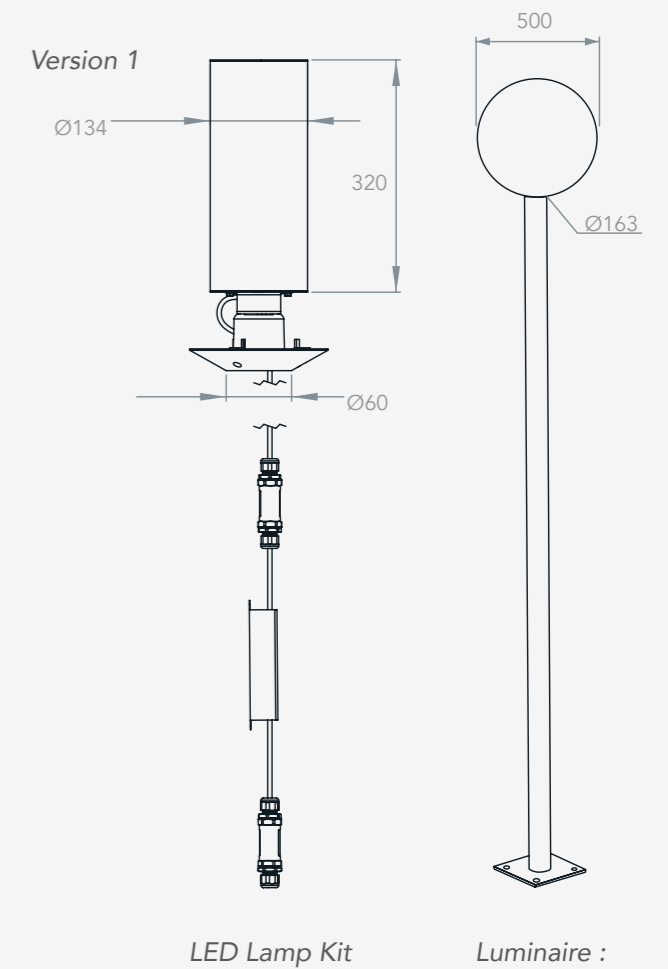

Description :

LED ball light for mast top mounting

Product informations :

Materials: PE, aluminum or steel.
Built-in IP67 driver.

Finishes :

Powder coating RAL colors.

Versions and options :

Complete luminaire.
LED lamp kit only to replace the existing one.

Driver :

DALI, 1/10v, ON/OFF

Dimensions :

Wattage, luminous flux and performance :

	LED optics	Flux	Wattage	Performance
Version 1	LED	7260 Lm	55 W	132 Lm/W 3000°K
Version 2	COB LED	3638 Lm	30 W	128 Lm/W 4000°K