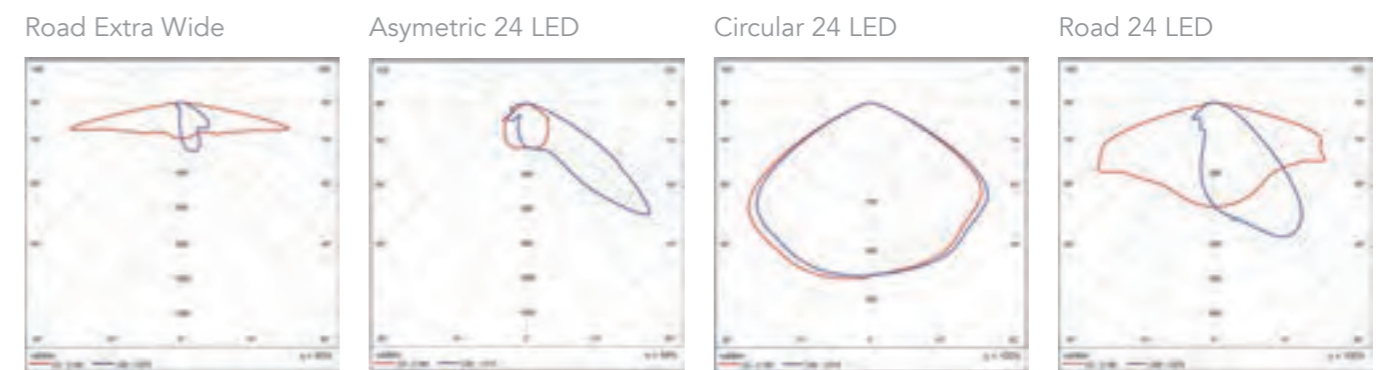

Light distribution curves :

An original luminous column for your lighting.

& Swing Boogie

Description :

Cylindrical post top luminaire.

Product informations :

Material : Aluminium and PMMA.
 Junction temperature : 72°C
 650Ma waterproof driver integrated in the mast.
 Sealed connexion.

Light distribution curves :

The lighting column with slim design.

Description :

Wall mounted LED luminaire.

Product informations :

Material : Aluminium and PMMA.
 Junction temperature : 72°C
 650Ma waterproof driver integrated in the mast.
 Sealed connexion.