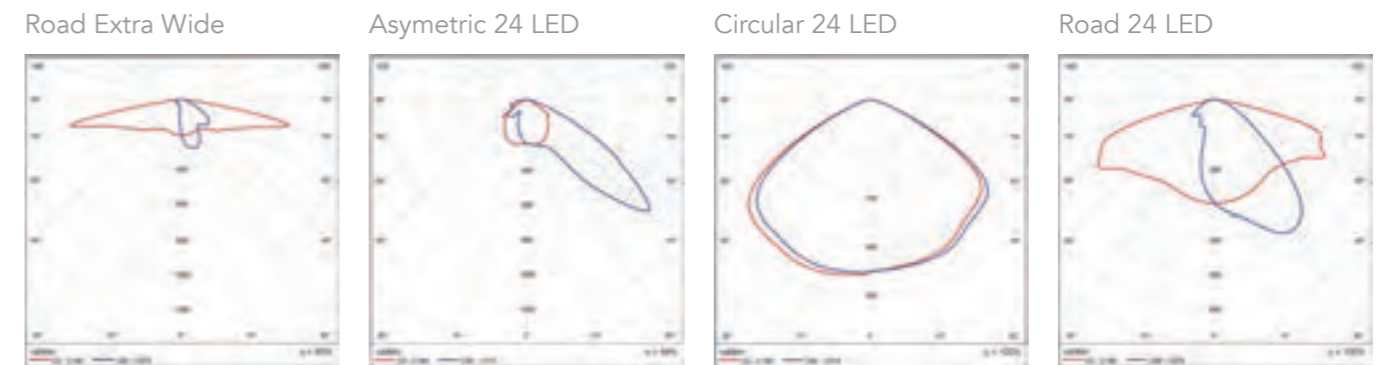

Light distribution curves :