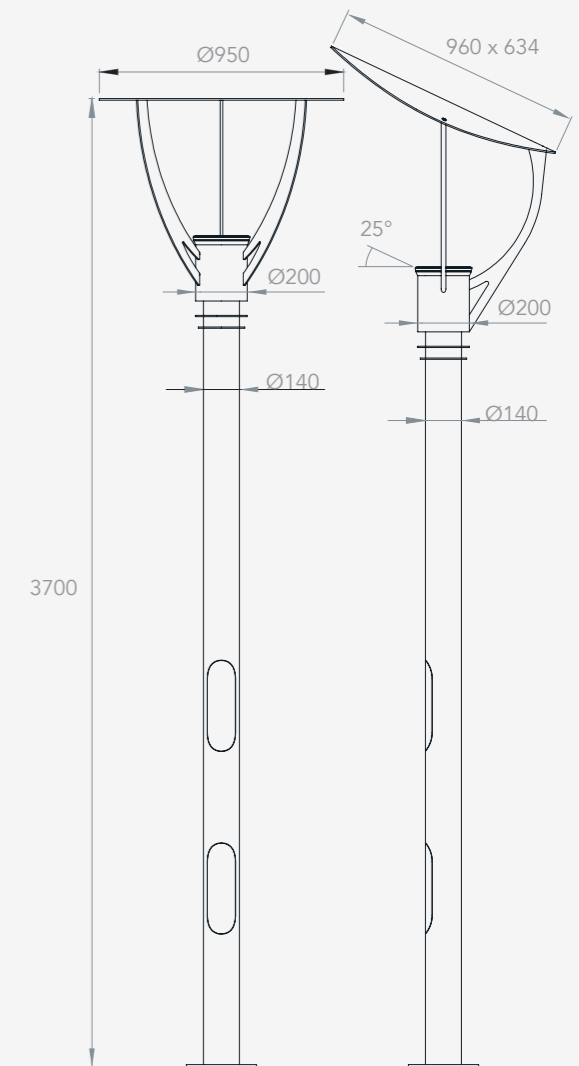

Dimensions :

Description :

Exclusive design luminaire with integrated LED module

Product informations :

LED driver included / Material: aluminum
 UPLOR: 0% up in a horizontal position
 Possibility of tilting at 30 °
 Driver in the mast on platinum

Product informations :

- Materials: Aluminum and steel.
- Fixation floor with 200 x 200 mm base, 4 x 18 x 400 sealing rods supplied.
- 2 80 x 330 mm inspection doors for connection box and lamp supply box.

Finishes :

- Powder coating RAL colors (on request).
- Curved side arms in brushed stainless steel

Electrical specifications:

With equipment: IM 70 W, 100 W or 150 W and lamp.

Options and versions :

Dimensions :