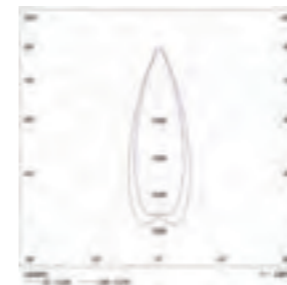

Light distribution curves :