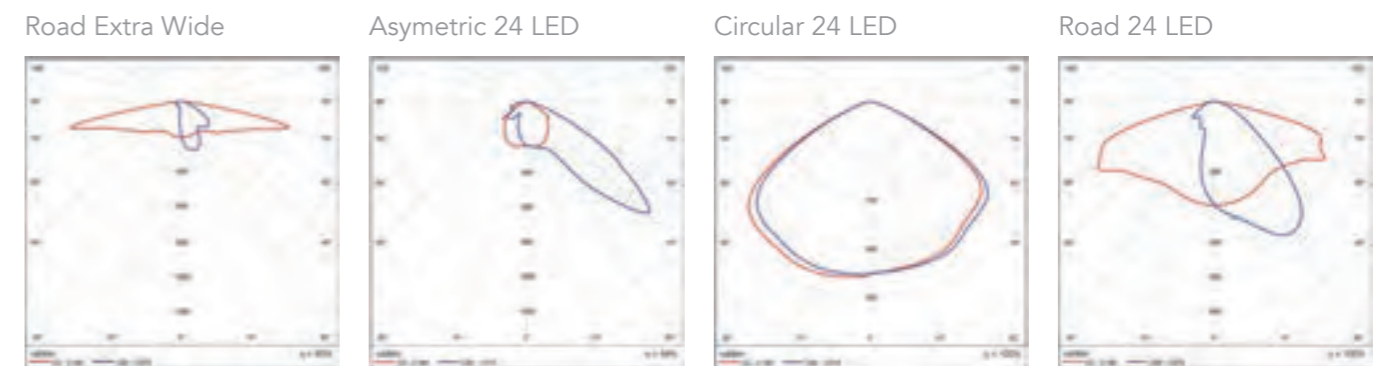

Light distribution curves :