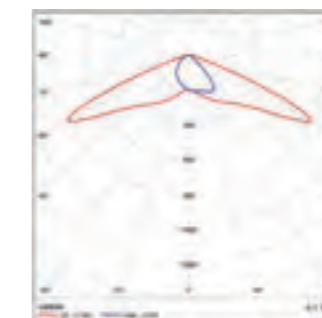

Road Extra Wide