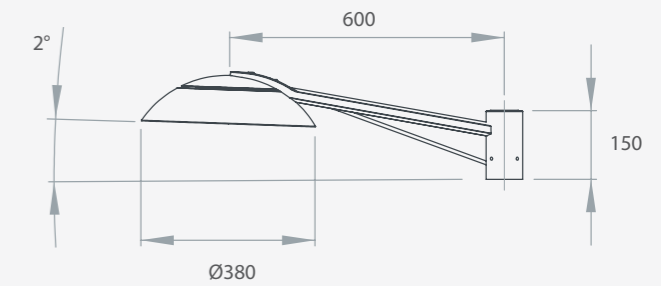

Dimensions :