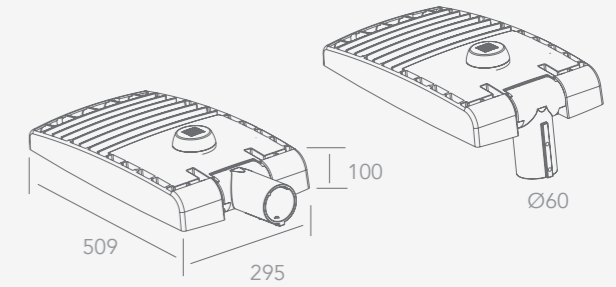

Dimensions :