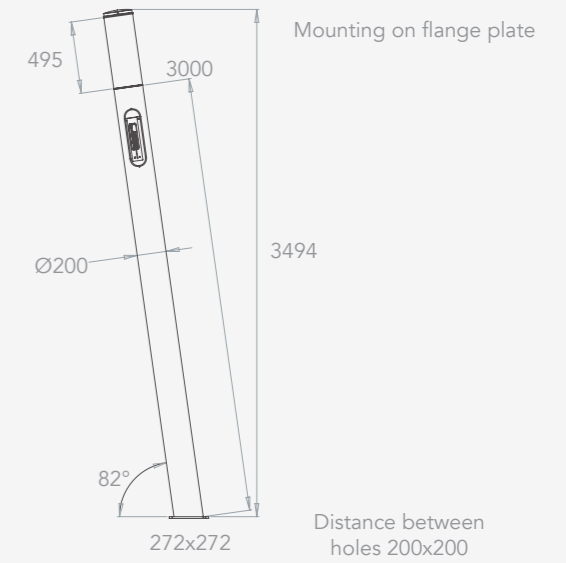

Dimensions :