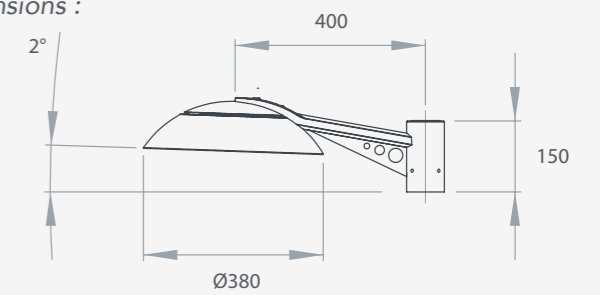

Dimensions :