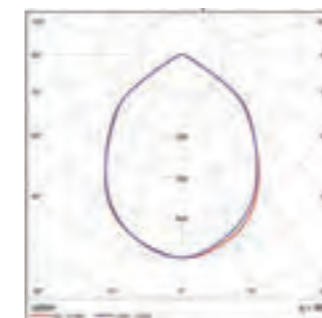

Light distribution curves :

Circular