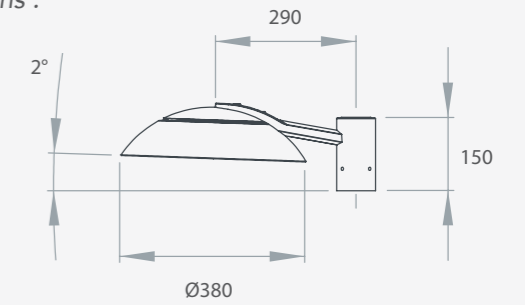

Dimensions :