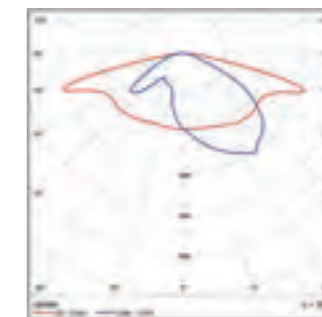

Dimensions :

Light distribution curves :

Circular

Road Extra Wide

Road

Tchatcha, a new look for urban lightening.

Description :

LED luminaire for post-top mounting.