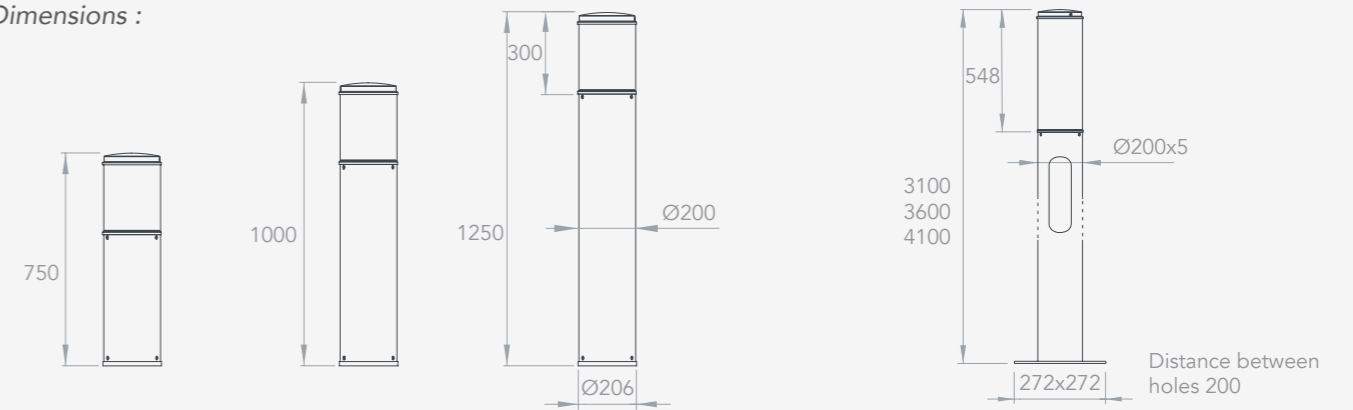

Column version : Mounting on flange plate

Dimensions :

Bollard version

Column version

Wattage, luminous flux and performance :

LED optics	Flux	Wattage	Performance
Road 24 LED	7067 Lm	52 W	135 Lm/W 4000°K
Circular 24 LED	7067 Lm	52 W	135 Lm/W 4000°K
Road 24 LED	6195 Lm	52 W	119 Lm/W 3000°K
Circular 24 LED	6195 Lm	52 W	119 Lm/W 3000°K

Light distribution curves :

A Lighting column with modern design for your green areas.

Description :
Inclined LED column.

Product informations :
Material : Aluminium and PMMA.
Junction temperature : 72°C
650Ma waterproof driver integrated in the mast.
Sealed connexion.

Light distribution curves :

The lighting column with slim design.

Description :

Wall mounted LED luminaire.

Product informations :

Material : Aluminium and PMMA.
 Junction temperature : 72°C
 650Ma waterproof driver integrated in the mast.
 Sealed connexion.