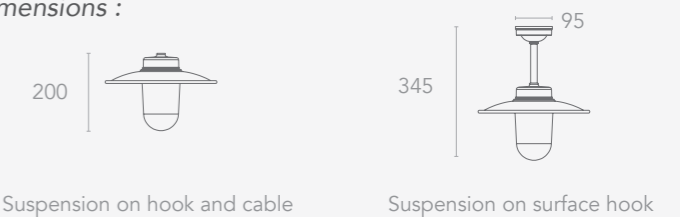

Accessories :
See IMAGIN custom book : Wire pass / Socket / Bells and fittings

Milonga Rain

Dimensions :

Milonga Rain suspended on hook and cable in a terrace

A vertical, polished metal pipe stands on the left side of the frame. From its base, a dense, cascading shower of bright orange and yellow sparks falls downwards, creating a dynamic contrast against the dark, textured blue background. The sparks appear to be falling from a point just below the pipe's opening, suggesting a process of grinding or cutting.