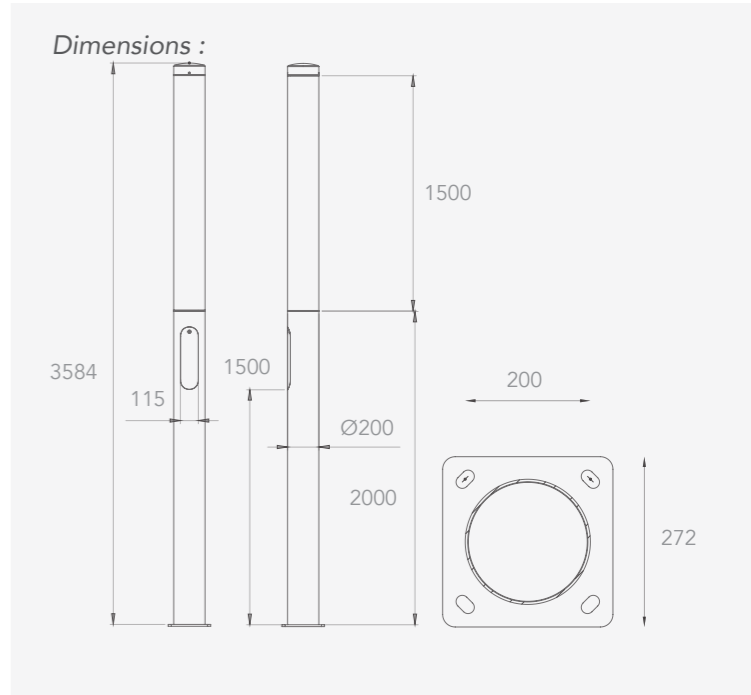

Driver :

1 /10v
DALI
ON/OFF