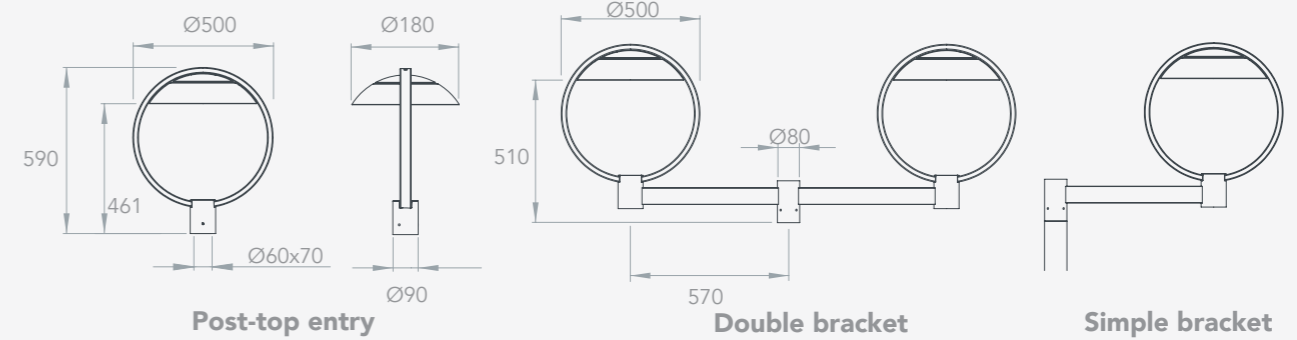

Samba

Description :

Luminaire for post-top mounting on mast or wall-mounting on bracket.

Product informations :

ULOR <3%. Material : Aluminium, extruded aluminium and glass. Prewired luminaire (5 m).

Versions and options :

Frosted glass and/or self-cleaning, diffuser, bi-power, graduation, factory programming. Other lengths of cable on request

Finishes :

Powder coating in RAL colours (on request).

Maintenance :

Interchangeable LED module that can integrate future generations of LEDs, scalable and repairable.

Adaptable masts :

See masts technical data sheet.

Driver :

DALI, 1/10v, ON/OFF

Dimensions :

Wattage, luminous flux and performance :

	22W		32W		37W		Lifetime
3000°K	4040 Lm	184 Lm/W	5580 Lm	174 Lm/W	6640 Lm	179 Lm/W	50 000 hours L80B10
4000°K	4170 Lm	190 Lm/W	5740 Lm	179 Lm/W	6850 Lm	185 Lm/W	50 000 hours L80B10
5000°K	4230 Lm	192 Lm/W	5780 Lm	181 Lm/W	6950 Lm	188 Lm/W	50 000 hours L80B10
6500°K	4100 Lm	186 Lm/W	5660 Lm	177 Lm/W	6730 Lm	182 Lm/W	50 000 hours L80B10

Light distribution curves :