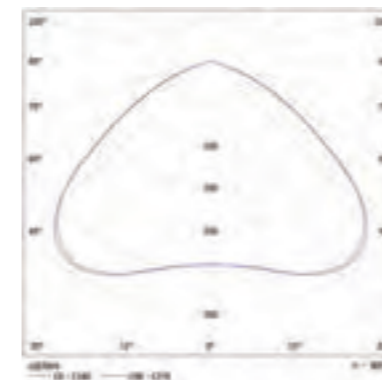

Light distribution curves :

Symmetrical optics