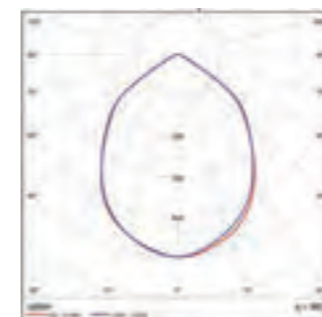

Light distribution curves :

Circular