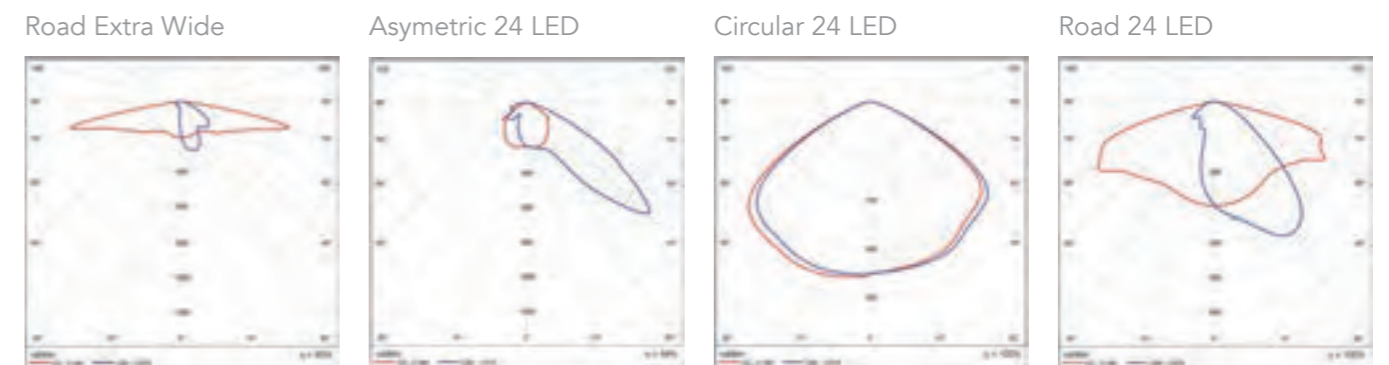

Column version : Mounting on flange plate

Dimensions :

Bollard version

Column version

Wattage, luminous flux and performance :

LED optics	Flux	Wattage	Performance
Road 24 LED	7067 Lm	52 W	135 Lm/W 4000°K
Circular 24 LED	7067 Lm	52 W	135 Lm/W 4000°K
Road 24 LED	6195 Lm	52 W	119 Lm/W 3000°K
Circular 24 LED	6195 Lm	52 W	119 Lm/W 3000°K

Light distribution curves :

A Lighting column with modern design for your green areas.

Description :
Inclined LED column.

Product informations :
Material : Aluminium and PMMA.
Junction temperature : 72°C
650Ma waterproof driver integrated in the mast.
Sealed connexion.