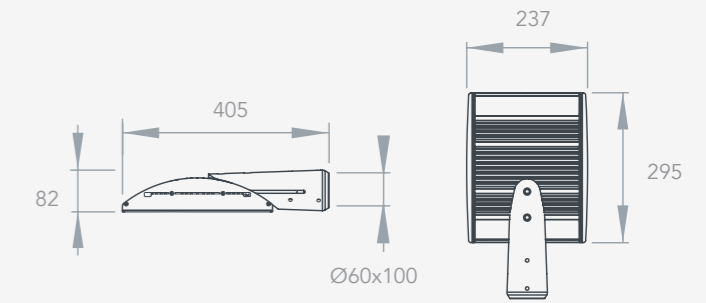

Description :

Fixture for side mounting on single, double, triple or quadruple crossette.

Product informations :

ULOR <3%. Materials: cast aluminum, extruded aluminum and glass.

Finishes :

Anodic gray powder coating (AND)
Powder coating RAL colors (on request).

Driver :

DALI, 1/10v, ON/OFF

Dimensions :