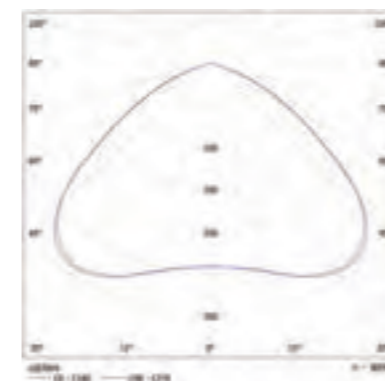

Light distribution curves :

Symmetrical optics