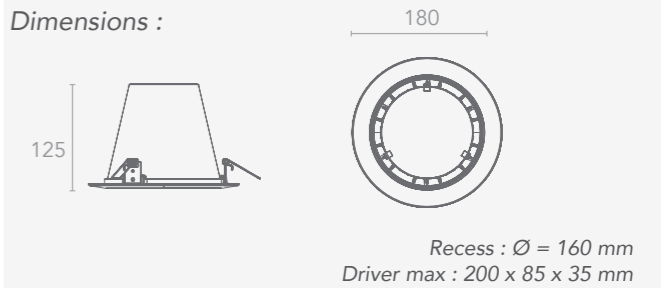

Description :

Not directional recessed LED spotlight

Uses

Supermarkets, shops, bathroom, offices, etc....

Product informations :

LED driver included / Material : die-cast aluminium / CRI > 80

Finishes :

White (9016G) / Grey (9006G) / Black (9005G) / RAL colour chart

Dimensions :

Wattage, luminous flux and performance (standard light sources) : WARNING : 4000 Lm MAXIMUM FOR IP44 VERSIONS

		Flux	Wattage	Performance	Lamp life
3000°K	2000 Lm	2688 Lm	17,3 W	155 Lm/W	50 000 hours L80 B10
3000°K	3000 Lm	3402 Lm	24,8 W	137 Lm/W	50 000 hours L80 B20
3000°K	4000 Lm	4651 Lm	31,5 W	148 Lm/W	50 000 hours L80 B20
3000°K	5000 Lm	5222 Lm	37,1 W	141 Lm/W	50 000 hours L80 B20
4000°K	2000 Lm	2098 Lm	11,7 W	179 Lm/W	50 000 hours L80 B10
4000°K	3000 Lm	3515 Lm	22,7 W	155 Lm/W	50 000 hours L80 B20
4000°K	4000 Lm	4453 Lm	27,6 W	161 Lm/W	50 000 hours L80 B20
4000°K	5000 Lm	5433 Lm	37,1 W	146 Lm/W	50 000 hours L80 B20
5000°K	2000 Lm	2118 Lm	11,7 W	181 Lm/W	50 000 hours L80 B10
5000°K	3000 Lm	3548 Lm	22,7 W	156 Lm/W	50 000 hours L80 B20
5000°K	4000 Lm	4453 Lm	27,6 W	161 Lm/W	50 000 hours L80 B20
5000°K	5000 Lm	5101 Lm	37,1 W	137 Lm/W	50 000 hours L80 B20

Versions :

IP20 Standard / IP44 : Protected against splashing water and solid objects greater than 1 mm: IP44 (Visible part IP44 and recessed part IP20)

Filters :

For standard light sources : Standard / food / bakery / opaline

Mountings :

Recessed into ceilings or ceiling panels