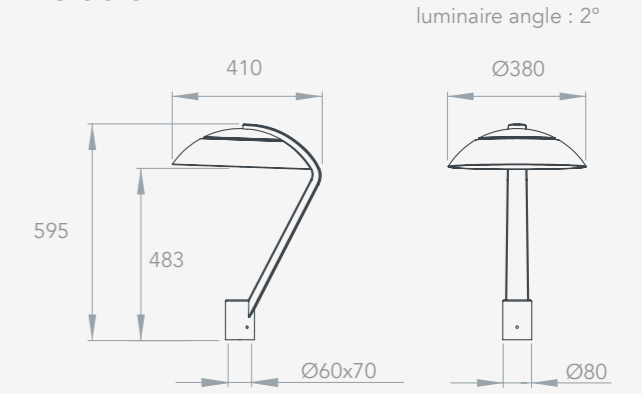

Dimensions :