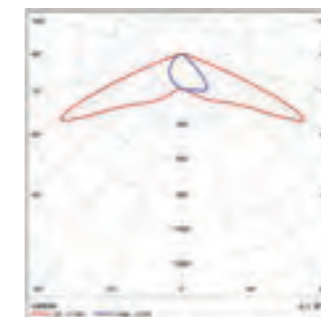

Dimensions :

Light distribution curves :

Circular

Road Extra Wide

Road

Tchatcha, a new look for urban lightening.

Description :

LED luminaire for post-top mounting.