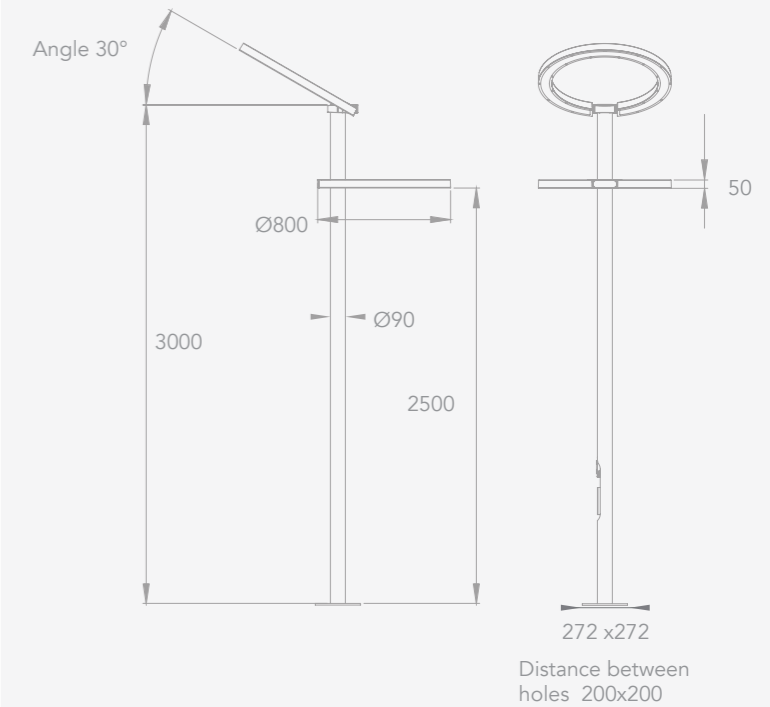

Dimensions :

Description :

Exclusive design luminaire with integrated LED module

Product informations :

LED driver included / Material: aluminum
 UPLOR: 0% up in a horizontal position
 Possibility of tilting at 30 °
 Driver in the mast on platinum