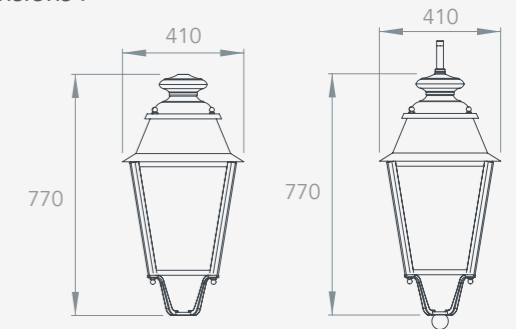

Description :

Lanterns of LED styles carried or suspended

Product informations :

Materials: varnished brass or stainless steel, glass.
Possibility to adapt a LANTERN KIT LED module on existing style lanterns.

Finishes :

Lacquered brass or black powder coated stainless steel.
RAL color powder coating (on request). Opaque glass.

Wattage, luminous flux and performance :

LED optics	Flux	Wattage	Performance	
Road 24 LED XPL	5286 Lm	45,6 W	116 Lm/W	5000°K
Road 24 LED XPL	5029 Lm	45,3 W	111 Lm/W	4000°K
Road 24 LED XPL	4408 Lm	46 W	95 Lm/W	3000°K
Circular 24 LED XPL	5370 Lm	45,5 W	118 Lm/W	4000°K
Circular 24 LED XPL	4707 Lm	46W	102 Lm/W	3000°K
Road 84 LED without driver	3265 Lm	40,1 W	81 Lm/W	4000°K
Circular 84 LED without driver	3606 Lm	40,3 W	89 Lm/W	4000 °K
Road 24 LED XPL	8024 Lm	79,5 W	101 Lm/W	4000°K

Dimensions :