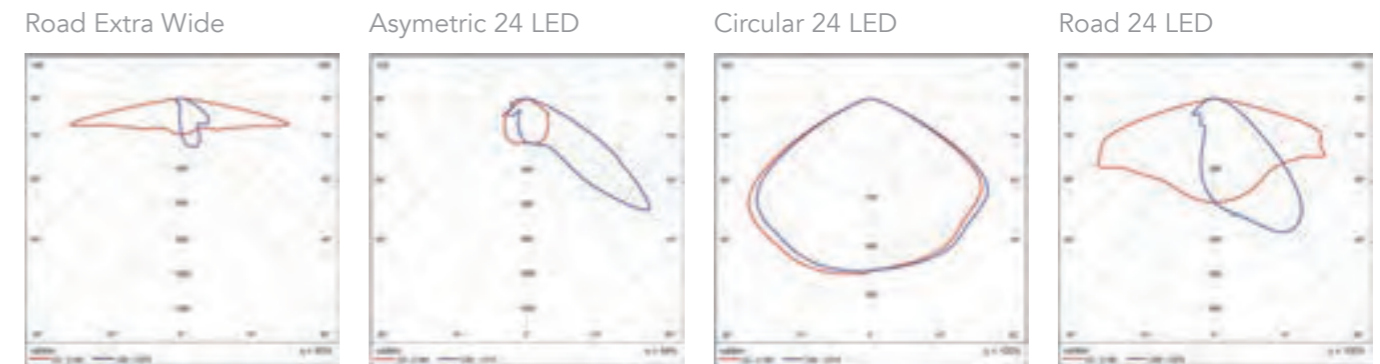

Light distribution curves :